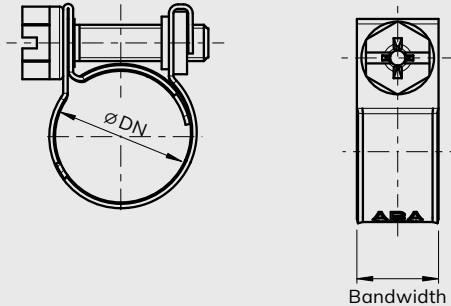

## Essential ABA Mini Clamp Assortment with Flexidriver

- ✓ Well-arranged assortment makes it easy to find the right clamp size
- ✓ Functional design
- ✓ Stackable

-  Air Intake & Induction
-  Exhaust Systems
-  Cooling Systems
-  Fuel & Oil Systems
-  Turbocharger Installations
-  Fixing & Retaining

**ABA Mini**

**Applications**

ABA Mini clamp is particularly suitable for use on small, thin-walled hoses. This little clamp provides an excellent clamping force well over screwless clamps. Total of 120 clamps of 8 different sizes to cover a clamping range from 8 mm – 15 mm.

**Material**

Group S10

Part number	Description	Clamping range $\varnothing DN$ (mm)	Bandwidth (mm)	Packaging quantity (pcs)
0819 0026 014	ABA Mini S10 Assortment (120 pcs)	8 – 15	9	1
<b>The assortment contains:</b>				
0810 6101 008	ABA Mini 8/9 C7 S10	8	9	15
0810 6101 009	ABA Mini 9/9 C7 S10	9	9	15
0810 6101 010	ABA Mini 10/9 C7 S10	10	9	30
0810 6101 011	ABA Mini 11/9 C7 S10	11	9	10
0810 6101 012	ABA Mini 12/9 C7 S10	12	9	30
0810 6101 013	ABA Mini 13/9 C7 S10	13	9	10
0810 6101 014	ABA Mini 14/9 C7 S10	14	9	5
0810 6101 015	ABA Mini 15/9 C7 S10	15	9	5
0000 0000 900	Flexidriver	–	–	1