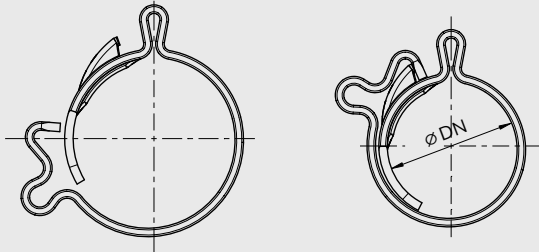

## Most common Cobra clamp sizes at hand

- ✓ Well-arranged assortment makes it easy to find the right clamp size
- ✓ Functional design

-  Air Intake & Induction
-  Exhaust Systems
-  Cooling Systems
-  Fuel & Oil Systems
-  Turbocharger Installations
-  Fixing & Retaining

**NORMACLAMP® Cobra**

**Applications**

COBRA products are bolt-free, one-piece hose clips. Their low overall height enables precise installation in even the tightest of spaces. COBRA clamps are quick and easy to install. Total of 495 clamps of 18 different sizes to cover a clamping range from 7.5 mm – 21 mm.

**Material**

Group W4

Part number	Description	Clamping range Ø DN (mm)	Bandwidth (mm)	Packaging quantity (pcs)
0773 9000 500	NORMA® Cobra W4 Assortment (500 pcs)	7,5 – 21	7 – 8	1
<b>The assortment contains:</b>				
0107 7000 075	COBRA 7.5/7	7,5	7	30
0107 7000 008	COBRA 8/7	8	7	25
0107 7000 085	COBRA 8.5/7	8,5	7	25
0107 7000 009	COBRA 9/7	9	7	25
0107 7000 095	COBRA 9.5/7	9,5	7	25
0107 7000 010	COBRA 10/7	10	7	25
0107 7000 105	COBRA 10.5/7	10,5	7	25
0107 7000 011	COBRA 11/7	11	7	25
0107 7000 115	COBRA 11.5/7	11,5	7	25
0108 7006 012	COBRA 12/8	12	8	30
0108 7006 013	COBRA 13/8	13	8	30
0108 7006 014	COBRA 14/8	14	8	30
0108 7006 015	COBRA 15/8	15	8	30
0108 7006 016	COBRA 16/8	16	8	30
0108 7006 017	COBRA 17/8	17	8	30
0108 7006 018	COBRA 18/8	18	8	30
0108 7006 019	COBRA 19/8	19	8	30
0108 7006 021	COBRA 21/8	21	8	30

**Technical benefits**

- ✓ Self adjusting diameter
- ✓ Secure band guidance
- ✓ Protruding tool gripping points
- ✓ Band material with rounded edges for hose protection

**NORMA® Cobra W4 Assortment (500 pcs) is part of a broad portfolio. Discover more!**